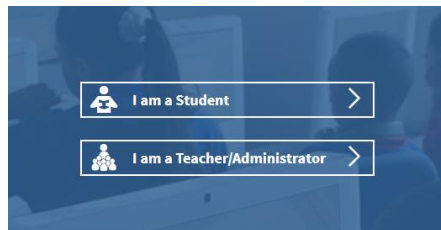

AR Quizzing guide

1. Please go to <http://www.timuacademytrust.org.uk/>
2. Click on **Parent, School Closure Home Learning**, and then select **AR Quizzing** Bobbing/Iwade (which every school your child attends).

3. Select I am a Student

4. Enter Username and Password – This is the one that children use daily in school (Year 1 to Year 6)

5. Click the orange Accelerated Reader button

6. Write the exact Title of the book or if known the quiz number for the book in the search button