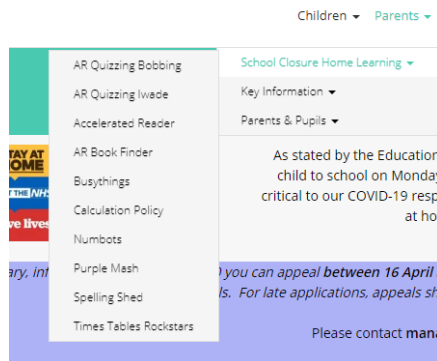

AR Quizzing guide

1. Please go to <http://www.timuacademytrust.org.uk/>
2. Click on **Parent, School Closure Home Learning**, and then select **AR Quizzing** Bobbing/Iwade (which every school your child attends).