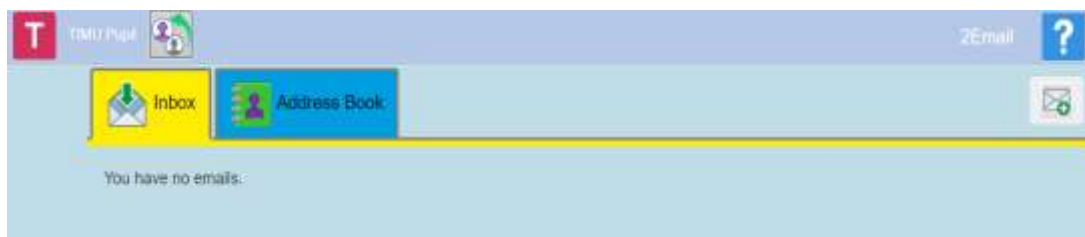

If your child clicks on Tools, they can access their Purple Mash email. This can be used to communicate with their friends as well as their teachers in a safe and secure way. Some teachers may have already sent them an email.

KS2 format

EYFS/KS1 format

Alerts

Your child may have alerts. These show if they have any messages, or tasks that have been for them. Click on here to see them!

2Dos

Your child might have been set some activities to. Click on here to see them.